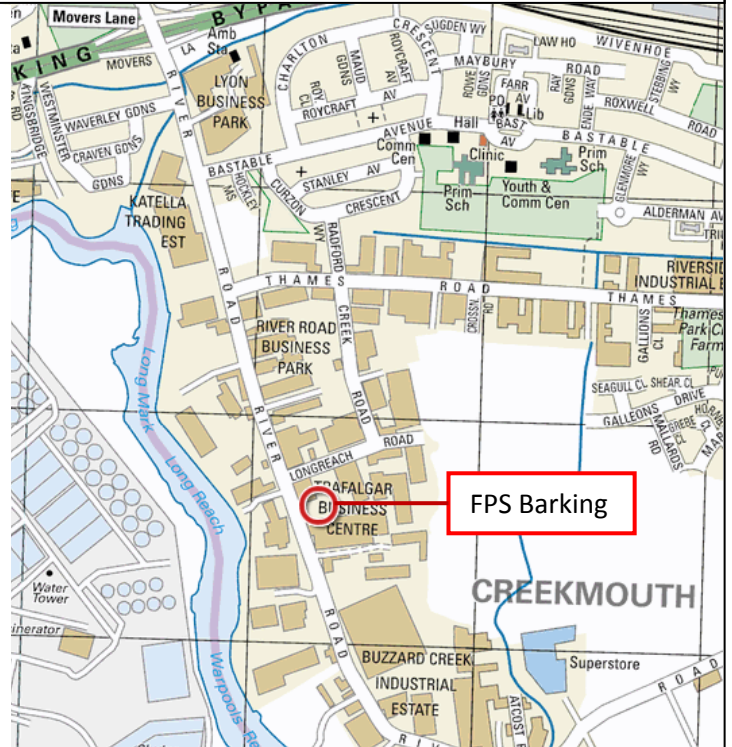

Directions to FPS Barking

Leave the M25 at Junction 27

- Merge onto the M11
- Take Ramp (LEFT) onto A406 [North Circular Road]
- At roundabout, take the FIRST exit onto Local road(s)
- Take Ramp onto A13 [Alfreds Way]
- Keep LEFT onto Ramp
- Keep STRAIGHT
- Turn RIGHT (South) onto Movers Lane
- Bear LEFT (South) onto River Road
- Arrive River Rd, FPS Barking

SAT NAV GUIDANCE

Follow the main instructions as provided.

HEALTH & SAFETY INFORMATION

Please use pedestrian walkways or areas where marked

The site is a no smoking site

Mobile phones are only to be used in the office area