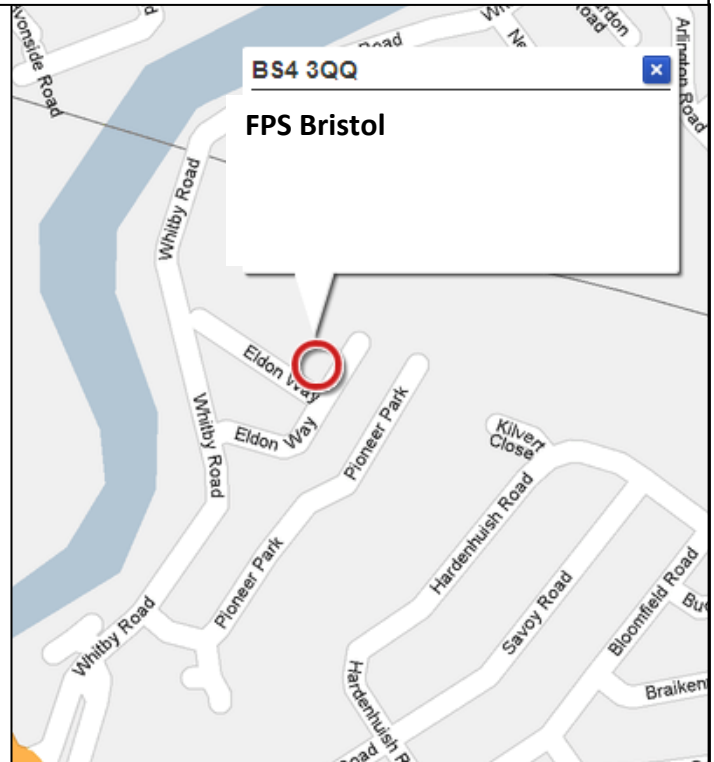

## Directions to FPS Bristol

### From the M4

- Depart M4 at Junc 19 (North and South)
- Merge (South-West) Road name changes to M32
- At exit 3, keep LEFT onto Ramp
- Keep STRAIGHT
- At roundabout, take the FIRST exit onto A4320 [Easton Way]
- At roundabout, take the SECOND exit onto A4320 [Barrow Road]
- At roundabout, take the SECOND exit onto A4320
- At roundabout, take the FIRST exit onto Local road(s)
- Bear LEFT (North) onto Whitby Road
- Turn RIGHT (East) onto Eldon Way
- Arrive FPS Bristol