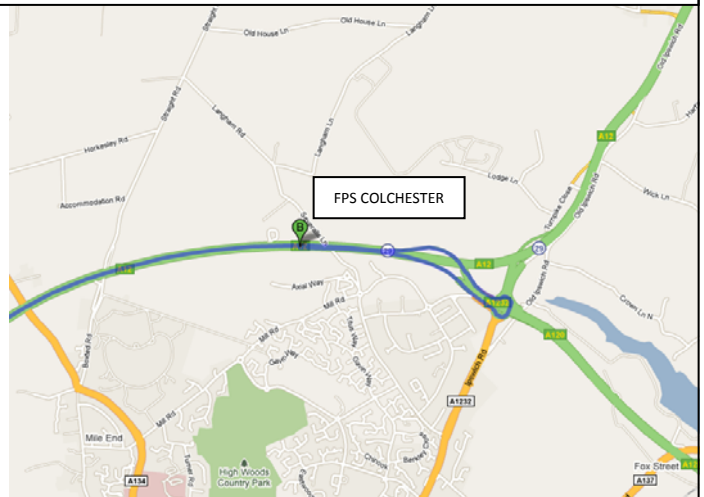

## Directions to FPS Colchester

### Depart M11 at Junc 8 (North and South)

- Follow signs East (Long Border Road)
- Road name changes to A120
- At roundabout, take the THIRD exit onto A120 [Coggeshall Road]
- At roundabout, take the SECOND exit onto A120
- Take Ramp (LEFT) onto A12
- Merge onto A12
- At Junction 29 take the A1232 exit to Colchester N
- At roundabout, the 4<sup>th</sup> exit onto the A12 ramp to Chelmsford/A12
- Merge onto A12
- Arrive FPS Colchester