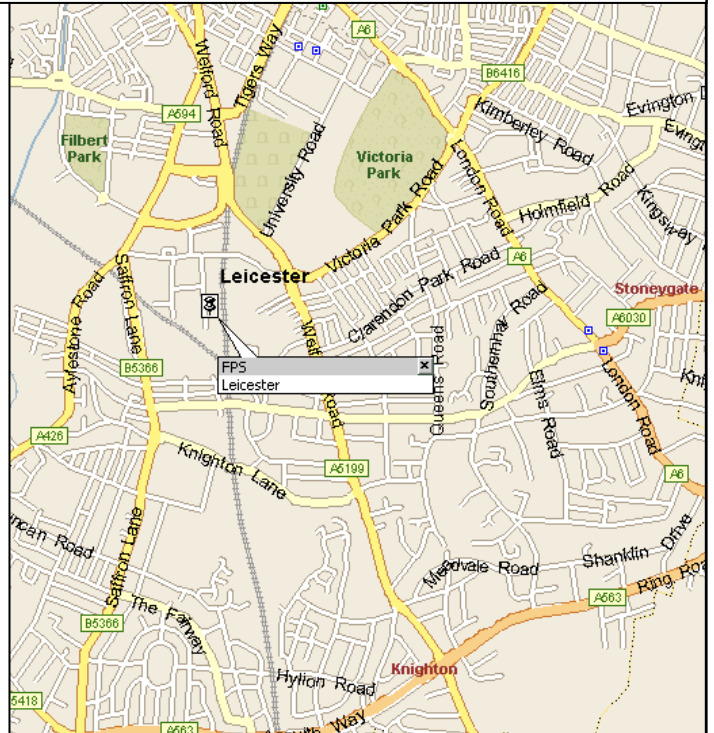

Directions to FPS Leicester

From the M69/M1 Junction

- At M69/M1 (Junction 21) roundabout, take 2nd exit
- Keep left up to the next roundabout and take 2nd exit at this roundabout into Narborough Road
- Follow the dual carriageway to the traffic lights
- Turn right at these lights into Brauncester Lane East (Holiday Inn)
- At end of road (approximately 1 ½ miles) turn left into Lutterworth Road/Aylestone Road
- Follow road for approximately 2 miles
- Go under bridge to junction
- Keep in right hand lane and take the right lane to traffic lights (Arriva Vauxhall on right)
- At next lights turn right (Mecca Bingo on right) and follow road to right
- At second set of lights turn left into Counting House Road (Safeway on right)
- At next lights turn left into Freemans Common
- Follow one way system left round to top of hill – go straight on into Euston Street