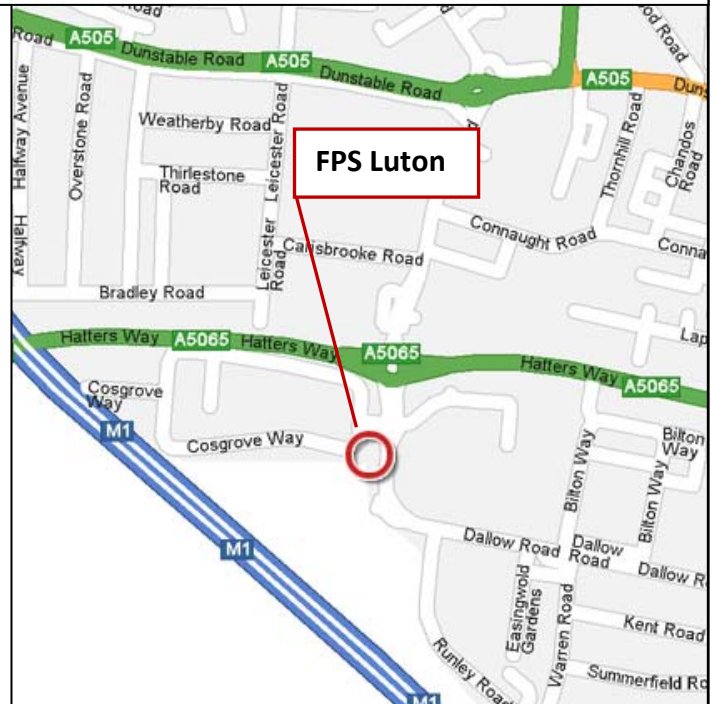

## Directions to FPS Luton

### From M1

- Depart M1 at Junc 11 (North and South)
- At roundabout, take the join A505 [Dunstable Road] East bound
- At roundabout, take the THIRD exit onto Chaul End Lane
- At roundabout, take the SECOND exit onto Dallow Road
- At roundabout, take the THIRD exit onto Cosgrove Way
- Turn LEFT (East)
- Arrive FPS Luton