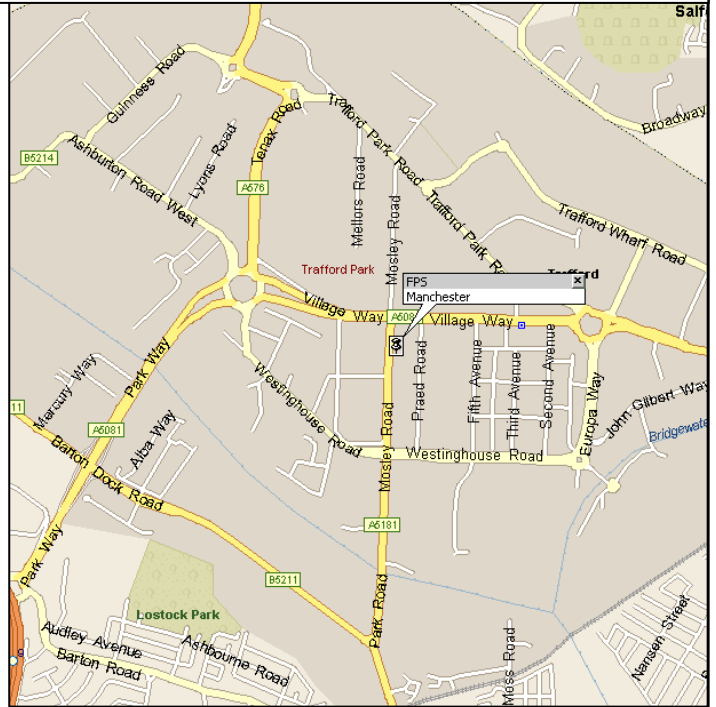

## Directions to FPS Manchester

### From North

- Depart M60 at Junction 9
- At roundabout, take the **FIRST** exit onto A5081 [Park Way]
- At roundabout, take the **THIRD** exit onto A5081 [Village Way]
- Turn **RIGHT** (South) onto Mosley Road
- Road name changes to A5181 [Mosley Road]
- Turn **LEFT** (East)
- Arrive FPS Manchester

### From South

- Depart M60 at Junction 9
- At roundabout, take the **THIRD** exit onto A5081 [Park Way]
- At roundabout, take the **THIRD** exit onto A5081 [Village Way]
- Turn **RIGHT** (South) onto Mosley Road
- Road name changes to A5181 [Mosley Road]
- Turn **LEFT** (East)
- Arrive FPS Manchester