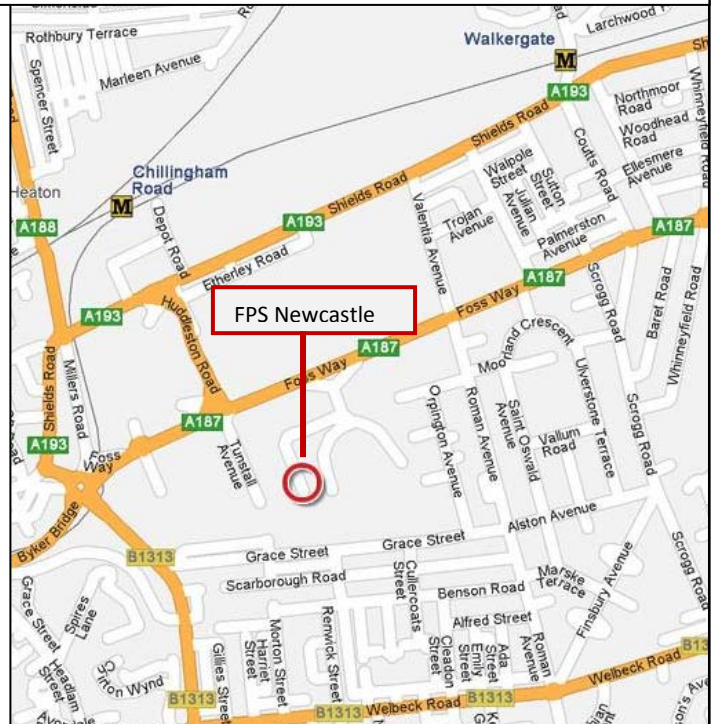

Directions to FPS Newcastle

From A1

- From A1 northbound 'about 3 miles past metro centre' come off at B6324 sign-posted Westerhope, get in right hand lane
- Make a right turn at roundabout and follow signs for Newcastle City Centre A167
- Just after underpass, Leave A167 for A187 Sign posted Newcastle, Byker
- Follow the A187 to Byker and follow the signs for Brough Park Stadium
- You will pass a retail park on left hand side, go Straight through lights, and turn right just before the Benfield VW van centre
- Turn right through steel gates into Brough Park Trading Estate, we are in the far left hand corner of estate