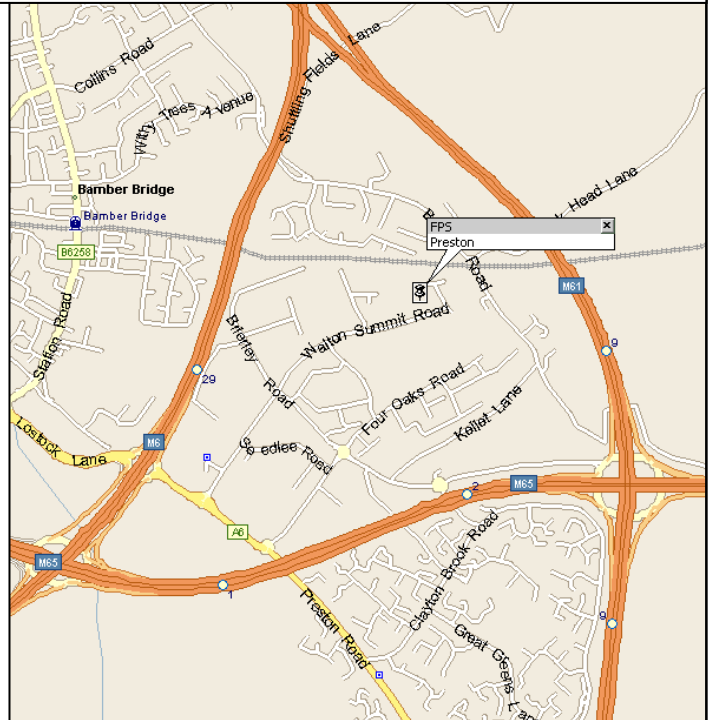

## Directions to FPS Preston

### From North

- Depart M6 at Junction 30 (South)
- At exit 29, keep LEFT onto Ramp
- At roundabout, take the FIRST exit onto A6 [Church Road]
- At roundabout, take the FIRST exit onto Walton Summit Road
- Turn LEFT (North)
- Arrive FPS Preston

### From South

- Depart M6 at Junction 29 (North-East)
- Keep RIGHT to stay on Ramp
- At roundabout, take the SECOND exit onto Ramp
- Keep RIGHT to stay on Ramp
- At roundabout, take the THIRD exit onto A6 [Church Road]
- At roundabout, take the FIRST exit onto Walton Summit Road
- Turn LEFT (North)
- Arrive FPS Preston