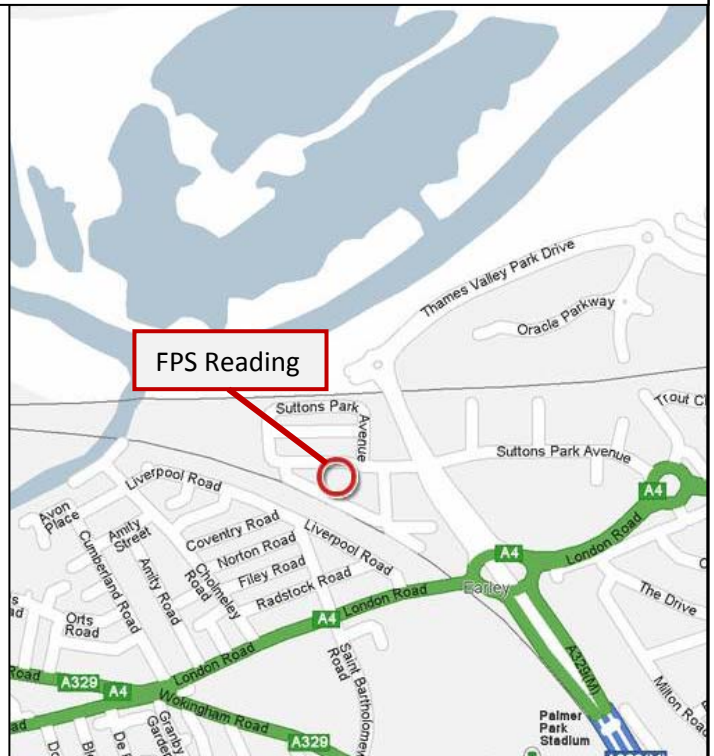

Directions to FPS Reading

From M4

- Exit M4 at junction 10 and head towards Reading on A329M
- Continue along this dual carriageway until the A4 slip road
- Take this exit and at the roundabout turn right (3rd exit) towards Slough and Maidenhead
- At the next roundabout take the 1st exit onto Suttons Park Estate
- Continue along this road until you pass under a bridge and past a road leading to the left
- Unit 54 is the fourth building on the left hand side after this turning

SAT NAV GUIDANCE

Follow the main instructions as provided.

HEALTH & SAFETY INFORMATION

Please use pedestrian walkways or areas where marked

The site is a no smoking site

Mobile phones are only to be used in the office area