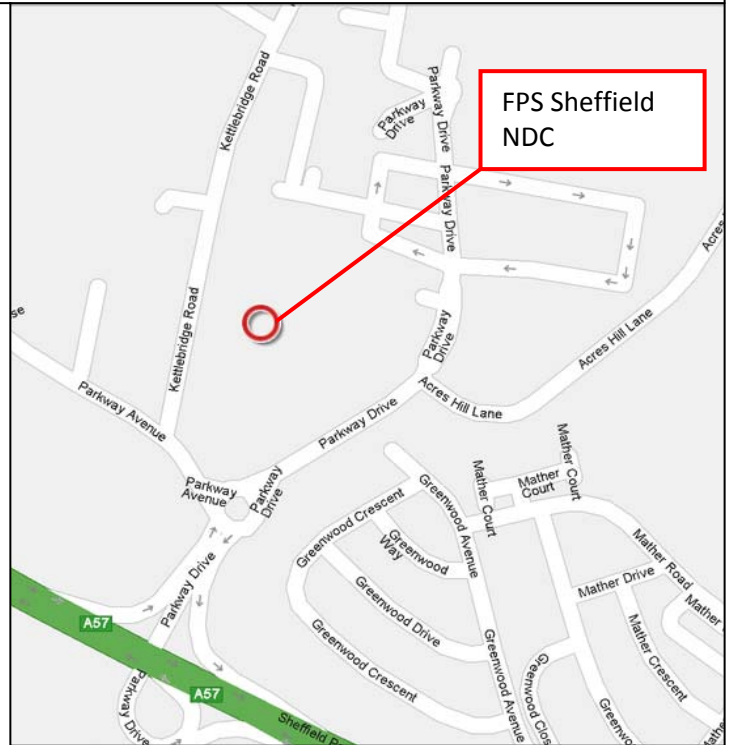

Directions to FPS Sheffield NDC

From M1 Junction 33

- Head for Sheffield City Centre (Parkway), follow the dual carriageway initially signed as A630 leading on to A57
- After about 4 miles you will see a white ornate arched footbridge ahead
- Directly beneath the footbridge, turn off left, signposted "Parkway Business Park and Markets"
- Follow the road under the carriageway to the roundabout
- At the roundabout go straight across onto Parkway Drive
- FPS is then the next left about 100 metres after roundabout
- Please park in the visitors car park (Right) and report to reception

SAT NAV GUIDANCE

Sat Nav may not take you directly to the address as it is quite a new address. For Sat Nav, use Parkway Drive (S9 4WU) which takes you past the front door

HEALTH & SAFETY INFORMATION

Please use pedestrian walkways or areas where marked